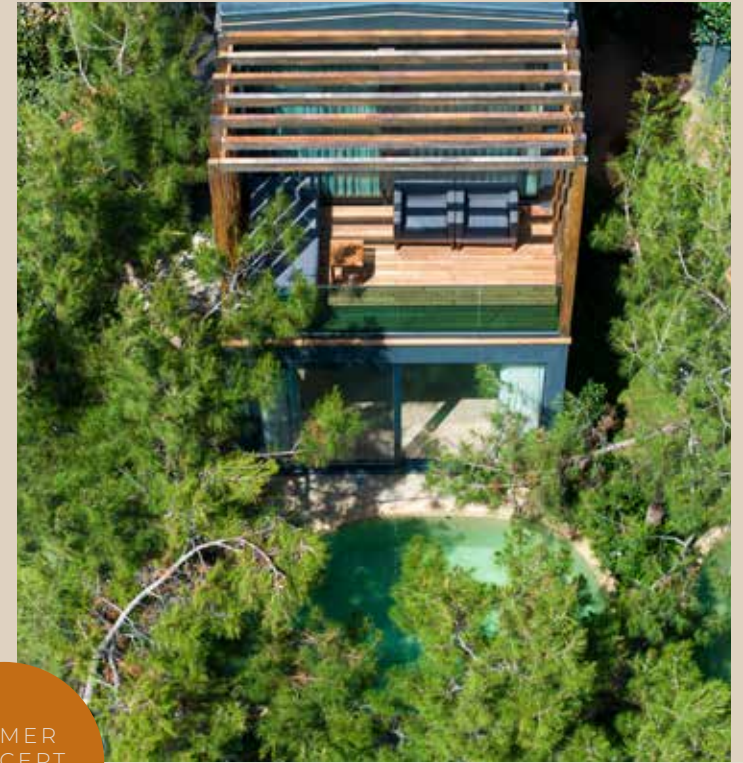

360° TOUR

SUMMER
CONCEPT
2025

* Lujo Hotel Bodrum reserves the right to make changes on this concept without informing the second and third party individuals and/or corporatins.

SUMMER
CONCEPT
2025

FOREST VILLA