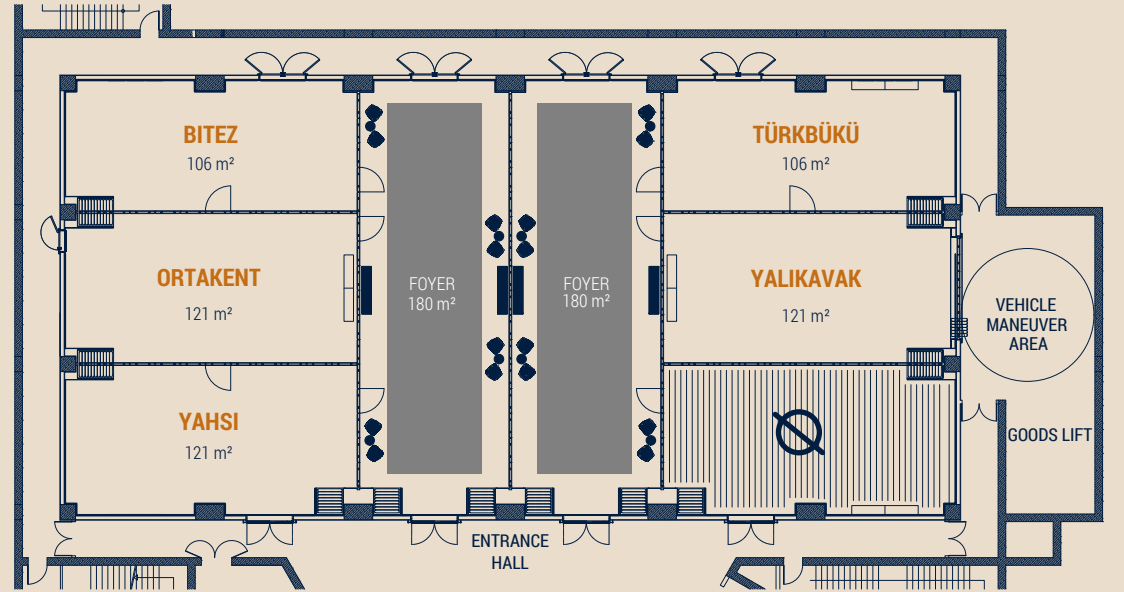

SUMMER
CONCEPT
2025

BODRUM

GÜMÜŞLÜK

YALIKAVAK

360° TOUR