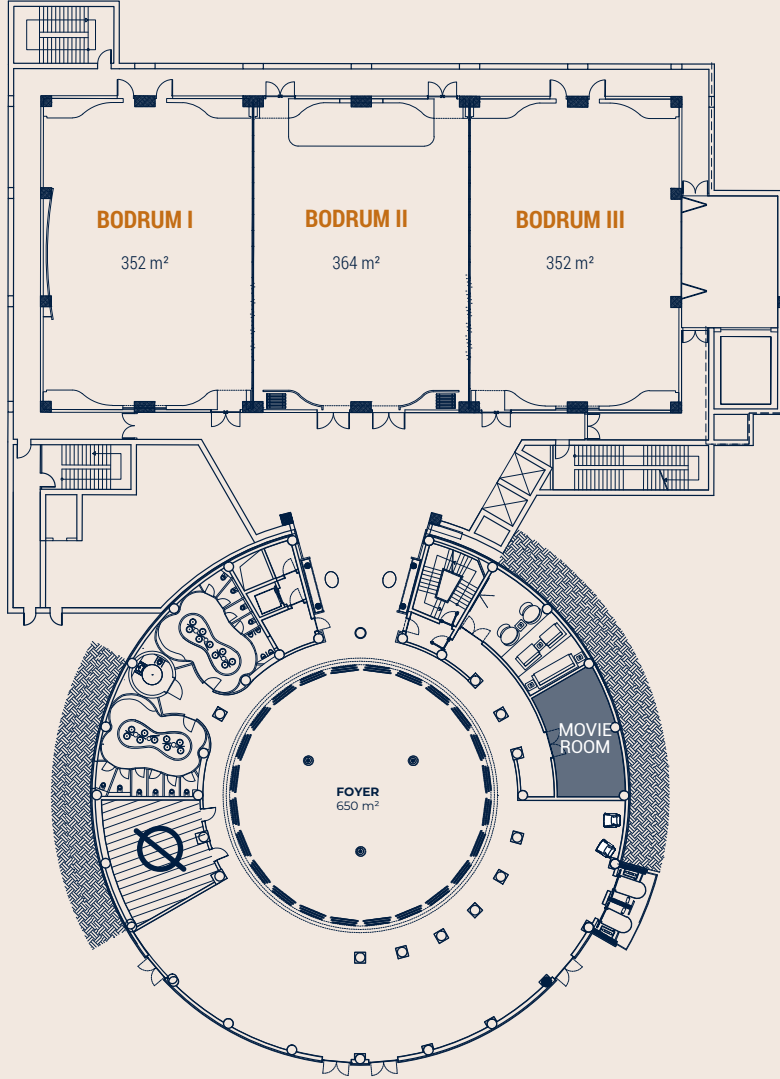

FLOOR PLANS